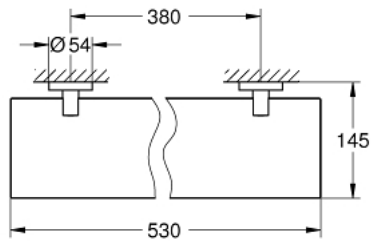

40 799 001 ESSENTIALS GLASS SHELF

MÔ TẢ SẢN PHẨM

- Colour: chrome
- Vật liệu: Kim loại
- 530 mm (functional length 380 mm)
- Chốt âm
- Bề mặt Chrome GROHE LongLife
- suitable for screwing (including screws and dowels) or gluing (glue 40 915 000 sold separately - 2 x needed)
- holding force: max. 5 kg
- the specified holding capacity is valid for static (slowly applied) load and intended use only