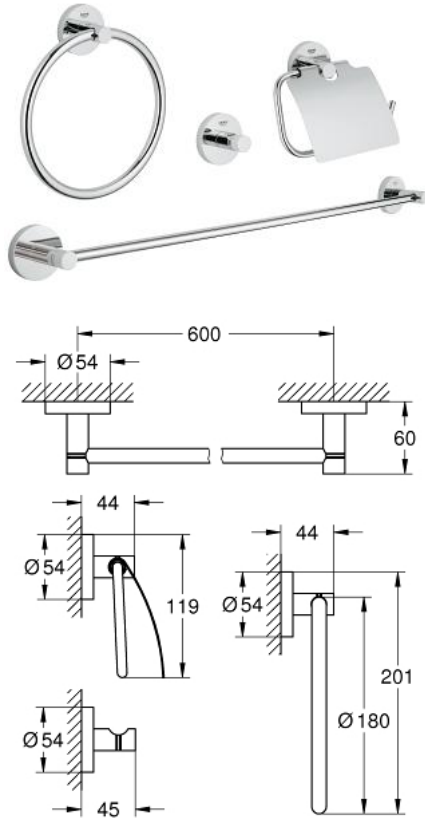

## 40 776 001 ESSENTIALS MASTER BATHROOM ACCESSORIES SET 4-IN-1

### MÔ TẢ SẢN PHẨM

- Colour: chrome
- Vật liệu: Kim loại
- Bao gồm:
  - towel ring (40 365 001)
  - robe hook (40 364 001)
  - toilet paper holder (40 367 001)
  - towel rail, 600 mm (40 366 001)
- Chốt âm
- Bề mặt Chrome GROHE LongLife
- suitable for screwing (including screws and dowels) or gluing (glue 40 915 000 sold separately - 5 x needed)