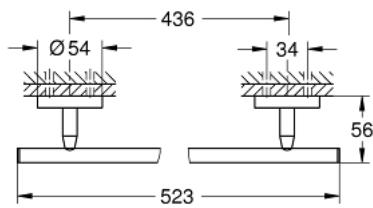

## 40 459 001 BAUCOSMOPOLITAN TOWEL HOLDER

### MÔ TẢ SẢN PHẨM

- Colour: chrome
- Vật liệu: Kim loại
- 522 mm (drilling length 430 mm)
- Chốt âm
- Bề mặt Chrome GROHE LongLife
- suitable for screwing (including screws and dowels) or gluing (glue 40 915 000 sold separately - 2 x needed)
- holding force: max. 10 kg
- the specified holding capacity is valid for static (slowly applied) load and intended use only