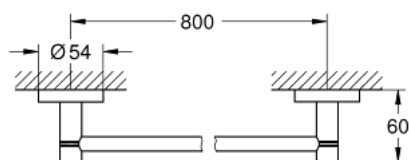

40 386 AL1 ESSENTIALS TOWEL HOLDER

MÔ TẢ SẢN PHẨM

- Colour: brushed hard graphite
- Vật liệu: Kim loại
- 854 mm (drilling length 800 mm)
- Chốt âm
- Bề mặt mạ GROHE LongLife
- suitable for screwing (including screws and dowels) or gluing (glue 40 915 000 sold separately - 2 x needed)
- holding force: max. 10 kg
- the specified holding capacity is valid for static (slowly applied) load and intended use only