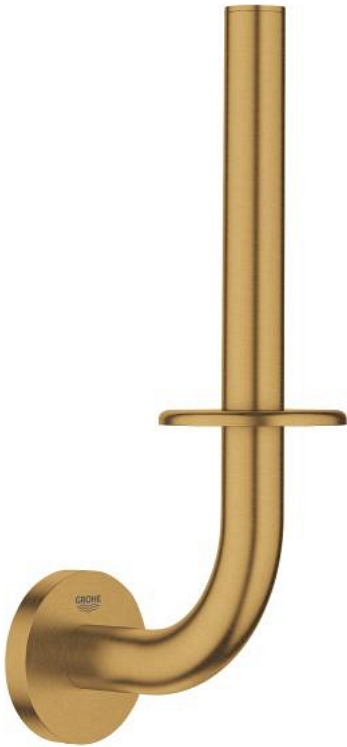

40 385 GN1 ESSENTIALS RESERVE TOILET PAPER HOLDER

MÔ TẢ SẢN PHẨM

- Colour: brushed cool sunrise
- Vật liệu: Kim loại
- Thiết kế treo tường
- Chốt âm
- Bề mặt mạ GROHE LongLife
- suitable for screwing (including screws and dowels) or gluing (glue 40 915 000 sold separately)
- holding force: max. 5 kg
- the specified holding capacity is valid for static (slowly applied) load and intended use only