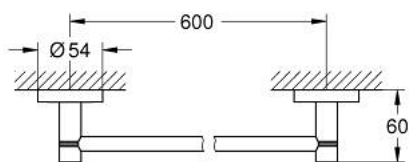

40 366 DL1 ESSENTIALS TOWEL HOLDER

MÔ TẢ SẢN PHẨM

- Colour: brushed warm sunset
- Vật liệu: Kim loại
- 654 mm (drilling length 600 mm)
- Chốt âm
- Bề mặt mạ GROHE LongLife
- suitable for screwing (including screws and dowels) or gluing (glue 40 915 000 sold separately)
- holding force: max. 10 kg
- the specified holding capacity is valid for static (slowly applied) load and intended use only