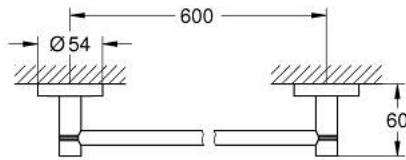

### MÔ TẢ SẢN PHẨM

- Colour: warm sunset
- Vật liệu: Kim loại
- 654 mm (drilling length 600 mm)
- Chốt âm
- Bề mặt mạ GROHE LongLife
- suitable for screwing (including screws and dowels) or gluing (glue 40 915 000 sold separately)
- holding force: max. 10 kg
- the specified holding capacity is valid for static (slowly applied) load and intended use only