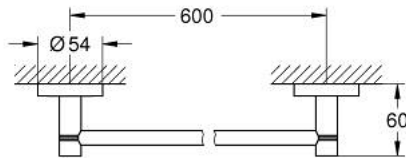

40 366 A01 ESSENTIALS TOWEL HOLDER

MÔ TẢ SẢN PHẨM

- Colour: hard graphite
- Vật liệu: Kim loại
- 654 mm (drilling length 600 mm)
- Chốt âm
- Bề mặt mạ GROHE LongLife
- suitable for screwing (including screws and dowels) or gluing (glue 40 915 000 sold separately)
- holding force: max. 10 kg
- the specified holding capacity is valid for static (slowly applied) load and intended use only