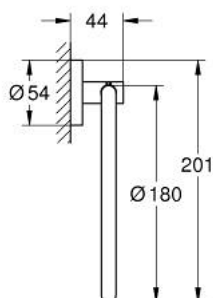

40 365 DL1 ESSENTIALS TOWEL RING

MÔ TẢ SẢN PHẨM

- Colour: brushed warm sunset
- Vật liệu: Kim loại
- Chốt âm
- Bề mặt mạ GROHE LongLife
- suitable for screwing (including screws and dowels) or gluing (glue 40 915 000 sold separately)
- holding force: max. 5 kg
- the specified holding capacity is valid for static (slowly applied) load and intended use only