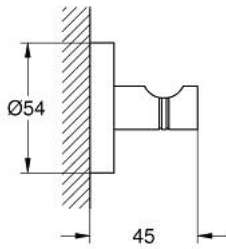

## 40 364 DL1 ESSENTIALS ROBE HOOK

### MÔ TẢ SẢN PHẨM

- Colour: brushed warm sunset
- Vật liệu: Kim loại
- Chốt âm
- Bề mặt mạ GROHE LongLife
- suitable for screwing (including screws and dowels) or gluing (glue 40 915 000 sold separately)
- holding force: max. 5 kg
- the specified holding capacity is valid for static (slowly applied) load and intended use only