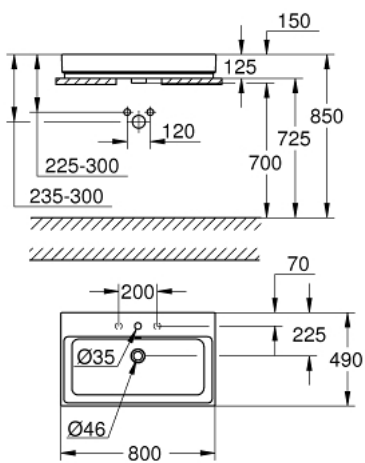

39 476 00H CUBE CERAMIC COUNTER TOP BASIN 80

MÔ TẢ SẢN PHẨM

- Colour: alpine white
- flat back side glazed
- 1 hole punched, 2 holes pre-punched
- with overflow
- 800 x 490 mm
- including fixation set
- sanitary ware
- GROHE HyperClean antibacterial glazing
- GROHE AquaCeramic antistick coating

39 476 00H CUBE CERAMIC COUNTER TOP BASIN 80

PHỤ KIỆN LẮP ĐẶT , tháng 3 2017 – now

1: Mounting set (Order-nr. 49512000)