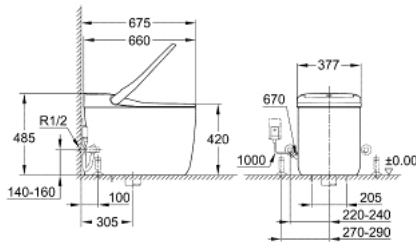

39 378 SH0 GROHE SENSIA ARENA SHOWER TOILET COMPLETE SYSTEM, FLOORSTANDING

MÔ TẢ SẢN PHẨM (1/2)

- Colour: alpine white
- GROHE Hygiene Clean: with antibacterial glazing HyperClean (SIAA Kokin Japanese standard compliant) and non-stick coating AquaCeramic
- GROHE power flush: rimless siphon jet WC with GROHE Triple Vortex flushing technology
- GROHE Skin Clean
- 2 dedicated adjustable spray arms (1 for anal area, 1 for front spray)
- separate water way for front spray
- oscillating spray (automatic forward and reverse motion of the spray)
- pulsating spray for massage
- adjustable spray intensity
- automatic pre- and post-rinsing of spray nozzle with fresh water
- integrated instant heater provides unlimited warm water
- adjustable temperature
- Additional functions:
 - warm air dryer with adjustable temperature
 - odor extraction with filter
 - heated WC seat with automatic opening/close function
 - infra-red user detection
 - power switch
 - inside bowl night light
 - remote control
 - smart phone app for iOS and Android
 - music unit
- includes:
 - drain socket for floor mounting
 - manual remote controller with wall-mounted holder
 - active carbon filter for odour absorption
 - nozzle guard
- pressure 0.1 - 0.75 MPa (0.1 - 7.5 bar)
- nominal voltage 220-240 V AC
- main frequency 50-60 Hz
- type of protection IPX4

Pure Freude
an Wasser

39 378 SH0 GROHE SENSIA ARENA SHOWER TOILET COMPLETE SYSTEM, FLOORSTANDING

MÔ TẢ SẢN PHẨM (2/2)

- GB and CCC approved