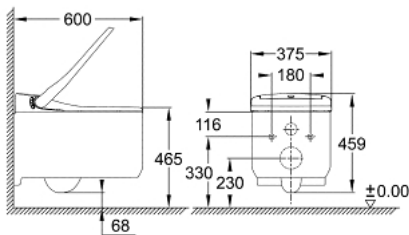

39 354 SH1 GROHE SENSA ARENA SHOWER TOILET COMPLETE SYSTEM FOR CONCEALED FLUSHING CISTERNS, WALL-HUNG

MÔ TẢ SẢN PHẨM (1/2)

- Colour: alpine white
- GROHE Hygiene Clean: with antibacterial glazing HyperClean (SIAA Kokin Japanese standard compliant) and non-stick coating AquaCeramic
- GROHE power flush: rimless wash down jet WC with GROHE Triple Vortex flushing technology
- GROHE Skin Clean
- 2 dedicated adjustable spray arms (1 for anal area, 1 for front spray)
- separate water way for front spray
- oscillating spray (automatic forward and reverse motion of the spray)
- pulsating spray for massage
- adjustable spray intensity
- automatic pre- and post-rinsing of spray nozzle with fresh water
- integrated instant heater provides unlimited warm water
- adjustable temperature
- Additional functions:
- warm air dryer with adjustable temperature
- odor extraction with filter
- PlasmaCluster function - ion technology
- descaling function
- Duroplast WC seat and lid with automatic opening/close function
- infra-red user detection
- seat control panel operation
- power switch
- inside bowl night light
- hidden water supply and power supply connections
- remote control
- smart phone app for iOS and Android
- includes:
- noise protection sheet, mounting bases and washers
- manual remote controller with wall-mounted holder
- active carbon filter for odour absorption
- water supply connection set for concealed cistern
- nozzle guard