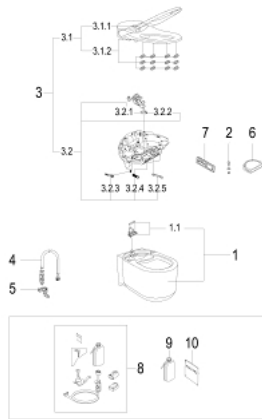

39 354 SH1 GROHE SENSA ARENA SHOWER TOILET COMPLETE SYSTEM FOR CONCEALED FLUSHING CISTERNS, WALL-HUNG

PHỤ KIỆN LẮP ĐẶT, tháng 8 2017 – now

- 1: WC ceramic (Order-nr. 14937000)
- 1.1: Fixing member rear (Order-nr. 14969000)
- 2: Anti-theft screw (Order-nr. 14972000)
- 3: E-bidet unit (Order-nr. 14976000)
- 3.1: Cover (Order-nr. 14979000)
- 3.1.1: WC lid (Order-nr. 14925SH0)
- 3.1.2: WC seat (Order-nr. 14924SH0)
- 3.2: Base plate assembly (Order-nr. 14978000)
- 3.2.1: Spray (Order-nr. 14929000)
- 3.2.2: Spray (Order-nr. 14928000)
- 3.2.3: Filter (Order-nr. 14927000)
- 3.2.4: Air filter (Order-nr. 14933000)
- 3.2.5: Nozzle guard (Order-nr. 14930000)
- 4: Connection hose assembly (Order-nr. 14974000)
- 5: Hose clip (Order-nr. 14971000)
- 6: Splash protection (Order-nr. 14936000)
- 7: Remote control (Order-nr. 14926001)
- 7: Remote control (Order-nr. 14926002)
- 8: Descaling kit (Order-nr. 46978001)*
- 9: Descaler bottle (Order-nr. 46979000)*
- 10: Descaler for shower toilet (Order-nr. 4697700M)*

* Phụ kiện đặc biệt