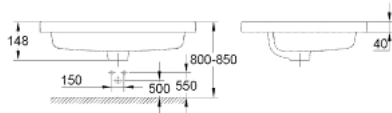

39 311 000 EUROCUBE COUNTER BASIN 60

MÔ TẢ SẢN PHẨM

- Colour: alpine white
- built-in
- with overflow
- 1 hole punched
- 605 x 480 mm
- height 148 mm
- sanitary ware
- alpine white
- GROHE HyperClean antibacterial glazing
- Proguard