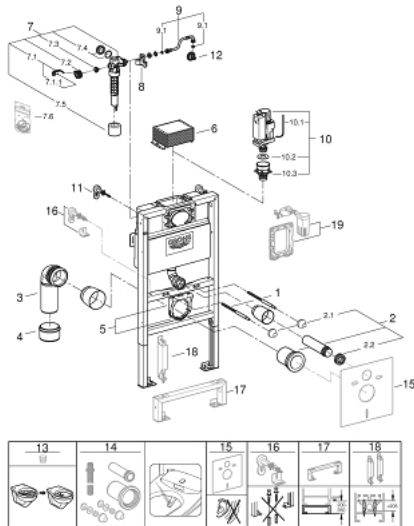

38 947 000 **RAPID SL 2-IN-1 SET FOR WC, 1.00 M INSTALLATION HEIGHT**

MÔ TẢ SẢN PHẨM

- with flushing cistern 6 - 9 l
- Bao gồm:
- Rapid SL element for WC (38 525 001)
- wall brackets (38 558 00M)

38 947 000 RAPID SL 2-IN-1 SET FOR WC, 1.00 M INSTALLATION HEIGHT

PHỤ KIỆN LẮP ĐẶT, tháng 11 2021 – now

- 1: Threaded bolt (Order-nr. 4276400M)
- 2: WC inlet and outlet connecting set (Order-nr. 37311K00)
- 2.1: Basin fastening (Order-nr. 43511SH0)
- 2.2: Connector (Order-nr. 37119000)
- 3: PP-outlet bend Ø 90 mm (Order-nr. 42327000)
- 4: 4" Outlet Adaptor F Rapid SI (Order-nr. 42242000)
- 5: Support for outlet bend (Order-nr. 42243000)
- 6: inspection shaft for flushing cistern (Order-nr. 42326000)
- 7: Filling valve (Order-nr. 37095000)
- 7.1: Lever (Order-nr. 43734000)
- 7.1.1: Ball seal dia. 9x6.8 mm (Order-nr. 4377000M)
- 7.2: Valve head (Order-nr. 43536000)
- 7.3: Membrane (Order-nr. 4375800M)
- 7.4: Screw cap (Order-nr. 43735000)
- 7.5: Valve float, 5 pcs. (Order-nr. 4379100M)
- 7.6: Repl. kit f. seal (Order-nr. 43722000)*
- 8: Support device (Order-nr. 42195000)
- 9: Overflow Sleeve (Order-nr. 43325000)
- 9.1: Seat washer (Order-nr. 0319100M)
- 10: Discharge valve AV1 complete (Order-nr. 42314000)
- 10.1: pneumatic hose (Order-nr. 42319000)
- 10.2: Ball seal dia. 9x6.8 mm (Order-nr. 42310000)
- 10.3: Valve seat for GD2 (Order-nr. 42315000)
- 11: Wall union (Order-nr. 3855800M)
- 12: Water connection (Order-nr. 48561000)
- 13: Flow restrictor (Order-nr. 42300000)*
- 14: Retrofit kit for shower toilets Sensia Arena and Sensia Pro (Order-nr. 40899000)*
- 15: Set for noise protection (Order-nr. 37131000)*
- 16: Xtra wall brackets, flexible placing (Order-nr. 38733000)*
- 17: Extension (Order-nr. 38629000)*
- 18: Accessory (Order-nr. 38779000)*
- 19: Retro-fit set (Order-nr. 38796000)*