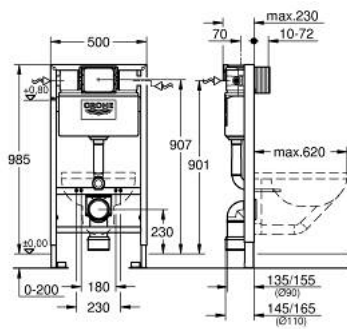

38 947 000 **RAPID SL 2-IN-1 SET FOR WC, 1.00 M INSTALLATION HEIGHT**

MÔ TẢ SẢN PHẨM

- with flushing cistern 6 - 9 l
- Bao gồm:
- Rapid SL element for WC (38 525 001)
- wall brackets (38 558 00M)

38 947 000 RAPID SL 2-IN-1 SET FOR WC, 1.00 M INSTALLATION HEIGHT

PHỤ KIỆN LẮP ĐẶT, tháng 11 2021 – now

- 1: Threaded bolt (Order-nr. 4276400M)
- 2: WC inlet and outlet connecting set (Order-nr. 37311K00)
- 2.1: Basin fastening (Order-nr. 43511SH0)
- 2.2: Connector (Order-nr. 37119000)
- 3: PP-outlet bend Ø 90 mm (Order-nr. 42327000)
- 4: 4" Outlet Adaptor F Rapid SI (Order-nr. 42242000)
- 5: Support for outlet bend (Order-nr. 42243000)
- 6: inspection shaft for flushing cistern (Order-nr. 42326000)
- 7: Filling valve (Order-nr. 37095000)
- 7.1: Lever (Order-nr. 43734000)
- 7.1.1: Ball seal dia. 9x6.8 mm (Order-nr. 4377000M)
- 7.2: Valve head (Order-nr. 43536000)
- 7.3: Membrane (Order-nr. 4375800M)
- 7.4: Screw cap (Order-nr. 43735000)
- 7.5: Valve float, 5 pcs. (Order-nr. 4379100M)
- 7.6: Repl. kit f. seal (Order-nr. 43722000)*
- 8: Support device (Order-nr. 42195000)
- 9: Overflow Sleeve (Order-nr. 43325000)
- 9.1: Seat washer (Order-nr. 0319100M)
- 10: Discharge valve AV1 complete (Order-nr. 42314000)
- 10.1: pneumatic hose (Order-nr. 42319000)
- 10.2: Ball seal dia. 9x6.8 mm (Order-nr. 42310000)
- 10.3: Valve seat for GD2 (Order-nr. 42315000)
- 11: Wall union (Order-nr. 3855800M)
- 12: Water connection (Order-nr. 48561000)
- 13: Flow restrictor (Order-nr. 42300000)*
- 14: Retrofit kit for shower toilets Sensia Arena and Sensia Pro (Order-nr. 40899000)*
- 15: Set for noise protection (Order-nr. 37131000)*
- 16: Xtra wall brackets, flexible placing (Order-nr. 38733000)*
- 17: Extension (Order-nr. 38629000)*
- 18: Accessory (Order-nr. 38779000)*
- 19: Retro-fit set (Order-nr. 38796000)*