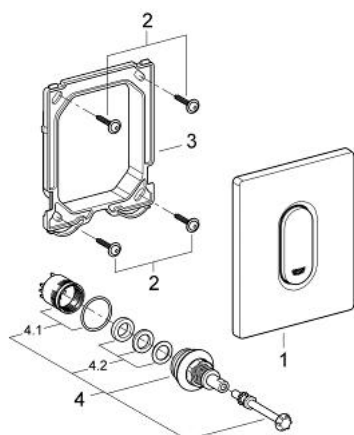

38 857 P00 ARENA COSMOPOLITAN WALL PLATE

MÔ TẢ SẢN PHẨM

- Colour: matt chrome
- manual activation for urinal
- set for final installation
- for Rapido U or Rapido UMB
- 116 x 144 mm
- mechanical functional cartridge
- flow pressure min 0.5 bar
- operating pressure max 6 bar
- 1.0 - 6.0 adjustable
- low noise (group II according to German noise specification)
- Bề mặt mạ GROHE LongLife

38 857 P00 ARENA COSMOPOLITAN WALL PLATE

PHỤ KIỆN LẮP ĐẶT, tháng 3 2012 – now

1: top plate w. push button (Order-nr. 42380P00)

2: Screw dia. 4x52 mm (Order-nr. 6636200M)

3: Frame (Order-nr. 66845000)

4: Cartridge (Order-nr. 42354000)