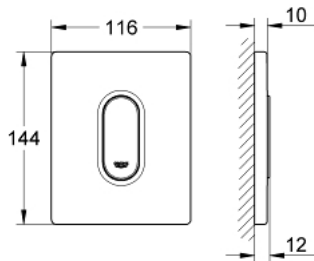

38 857 P00 ARENA COSMOPOLITAN WALL PLATE

MÔ TẢ SẢN PHẨM

- Colour: matt chrome
- manual activation for urinal
- set for final installation
- for Rapido U or Rapido UMB
- 116 x 144 mm
- mechanical functional cartridge
- flow pressure min 0.5 bar
- operating pressure max 6 bar
- 1.0 - 6.0 adjustable
- low noise (group II according to German noise specification)
- Bề mặt mạ GROHE LongLife

38 857 P00 ARENA COSMOPOLITAN WALL PLATE

PHỤ KIỆN LẮP ĐẶT, tháng 3 2012 – now

1: top plate w. push button (Order-nr. 42380P00)

2: Screw dia. 4x52 mm (Order-nr. 6636200M)

3: Frame (Order-nr. 66845000)

4: Cartridge (Order-nr. 42354000)