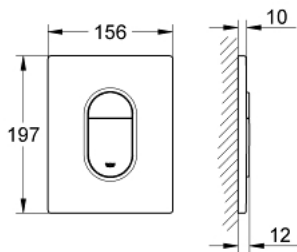

38 844 P00 ARENA COSMOPOLITAN FLUSH PLATE

MÔ TẢ SẢN PHẨM

- Colour: matt chrome
- for dual flush or start & stop actuation
- for pneumatic discharge valve AV1
- vertical installation
- 156 x 197 mm
- material: ABS
- Bề mặt mạ GROHE LongLife
- for combination with Rapid SL and Uniset with GD 2 cistern
- for use with Rapid SLX please order shaft 66 791 000 (sold separately)

38 844 P00 ARENA COSMOPOLITAN FLUSH PLATE

PHỤ KIỆN LẮP ĐẶT, tháng 9 2009 – now

1: top plate w. push button (Order-nr. 42378P00)

2: Screw dia. 4x52 mm (Order-nr. 6636200M)

3: Frame (Order-nr. 43207000)

4: Fixing set (Order-nr. 4308500M)*