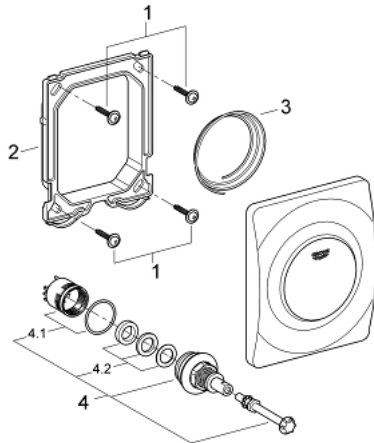

## 38 808 P00 SURF WALL PLATE

### MÔ TẢ SẢN PHẨM

- Colour: matt chrome
- manual activation for urinal
- set for final installation
- for Rapido U or Rapido UMB
- 116 x 144 mm
- mechanical functional cartridge
- flow pressure min 0.5 bar
- operating pressure max 6 bar
- 1.0 - 6.0 adjustable
- low noise (group II according to German noise specification)
- Bề mặt mạ GROHE LongLife

## 38 808 P00 SURF WALL PLATE

**PHỤ KIỆN LẮP ĐẶT**, tháng 8 2012 – now

1: Screw dia. 4x52 mm (Order-nr. 6636200M)

2: Frame (Order-nr. 66845000)

3: Spring, 5 pcs. (Order-nr. 4309700M)

4: Cartridge (Order-nr. 42354000)