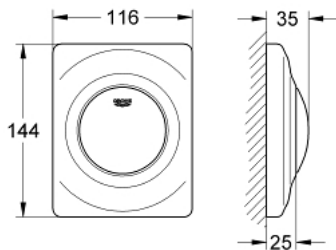

## 38 808 P00 SURF WALL PLATE

### MÔ TẢ SẢN PHẨM

- Colour: matt chrome
- manual activation for urinal
- set for final installation
- for Rapido U or Rapido UMB
- 116 x 144 mm
- mechanical functional cartridge
- flow pressure min 0.5 bar
- operating pressure max 6 bar
- 1.0 - 6.0 adjustable
- low noise (group II according to German noise specification)
- Bề mặt mạ GROHE LongLife

## 38 808 P00 SURF WALL PLATE

**PHỤ KIỆN LẮP ĐẶT**, tháng 8 2012 – now

1: Screw dia. 4x52 mm (Order-nr. 6636200M)

2: Frame (Order-nr. 66845000)

3: Spring, 5 pcs. (Order-nr. 4309700M)

4: Cartridge (Order-nr. 42354000)