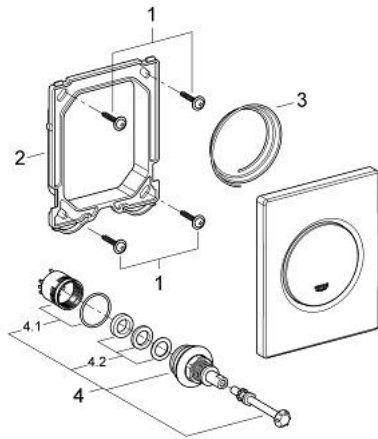

38 804 P00 NOVA COSMOPOLITAN WALL PLATE

MÔ TẢ SẢN PHẨM

- Colour: matt chrome
- manual activation for urinal
- set for final installation
- 116 x 144 mm
- mechanical functional cartridge
- flow pressure min 0.5 bar
- operating pressure max 6 bar
- 1.0 - 6.0 adjustable
- low noise (group II according to German noise specification)
- Bề mặt mạ GROHE LongLife

38 804 P00 NOVA COSMOPOLITAN WALL PLATE

PHỤ KIỆN LẮP ĐẶT, tháng 8 2012 – now

1: Screw dia. 4x52 mm (Order-nr. 6636200M)

2: Frame (Order-nr. 66845000)

3: Spring, 5 pcs. (Order-nr. 4309700M)

4: Cartridge (Order-nr. 42354000)

4.1: Repl. kit f. seal (Order-nr. 4271500M)

4.2: Rings (Order-nr. 4282000M)