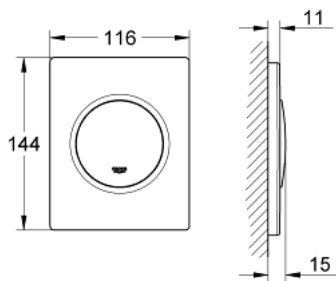

38 804 P00 NOVA COSMOPOLITAN WALL PLATE

MÔ TẢ SẢN PHẨM

- Colour: matt chrome
- manual activation for urinal
- set for final installation
- 116 x 144 mm
- mechanical functional cartridge
- flow pressure min 0.5 bar
- operating pressure max 6 bar
- 1.0 - 6.0 adjustable
- low noise (group II according to German noise specification)
- Bề mặt mạ GROHE LongLife

38 804 P00 NOVA COSMOPOLITAN WALL PLATE

PHỤ KIỆN LẮP ĐẶT, tháng 8 2012 – now

1: Screw dia. 4x52 mm (Order-nr. 6636200M)

2: Frame (Order-nr. 66845000)

3: Spring, 5 pcs. (Order-nr. 4309700M)

4: Cartridge (Order-nr. 42354000)