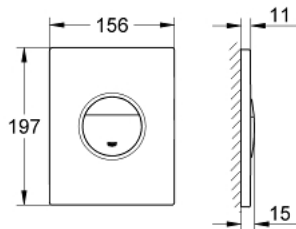

38 765 P00 NOVA COSMOPOLITAN FLUSH PLATE

MÔ TẢ SẢN PHẨM

- Colour: matt chrome
- for dual flush or start & stop actuation
- for pneumatic discharge valve AV1
- vertical and horizontal installation
- 156 x 197 mm
- material: ABS
- Bề mặt mạ GROHE LongLife
- for combination with Rapid SL and Uniset with GD 2 cistern
- for use with Rapid SLX please order shaft 66 791 000 (sold separately)

38 765 P00 NOVA COSMOPOLITAN FLUSH PLATE

PHỤ KIỆN LẮP ĐẶT, tháng 5 2010 – now

1: Screw dia. 4x52 mm (Order-nr. 6636200M)

2: Frame (Order-nr. 43207000)

3: top plate w. push button (Order-nr. 42375P00)

4: Fixing set (Order-nr. 4308500M)*