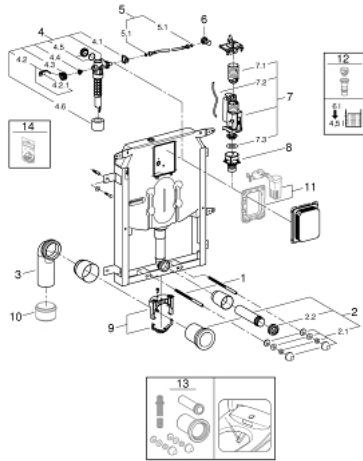

38 729 000 UNISSET ELEMENT FOR WC WITH FLUSHING CISTERN 80 MM

PHỤ KIỆN LẮP ĐẶT, tháng 10 2017 – now

- 1: Threaded bolt (Order-nr. 4276400M)
- 2: WC inlet and outlet connecting set (Order-nr. 37311K00)
- 2.1: Basin fastening (Order-nr. 43511SH0)
- 2.2: Connector (Order-nr. 37119000)
- 3: Outlet bend 90 mm/90 mm (Order-nr. 42280000)
- 4: Filling valve (Order-nr. 43991000)
- 4.1: Valve Support (Order-nr. 43995000)
- 4.2: Lever (Order-nr. 43734000)
- 4.2.1: Ball seal dia. 9x6.8 mm (Order-nr. 4377000M)
- 4.3: Valve head (Order-nr. 43536000)
- 4.4: Membrane (Order-nr. 4375800M)
- 4.5: Screw cap (Order-nr. 43735000)
- 4.6: Valve float, 5 pcs. (Order-nr. 4379100M)
- 5: Tube (Order-nr. 42233000)
- 5.1: Seat washer (Order-nr. 0319100M)
- 6: Service valve (Order-nr. 42343000)
- 7: Dual Flush discharge valve AV1 (Order-nr. 42320000)
- 7.1: Extension for overflow pipe (Order-nr. 42313000)
- 7.2: pneumatic hose (Order-nr. 42319000)
- 7.3: Ball seal dia. 9x6.8 mm (Order-nr. 42310000)
- 8: Valve seat for GD2 (Order-nr. 42315000)
- 9: Support for outlet bend (Order-nr. 42243000)
- 10: 4" Outlet Adaptor F Rapid SI (Order-nr. 42242000)*
- 11: Retro-fit set (Order-nr. 38796000)*
- 12: 4,5 l Adapter for GD2 (Order-nr. 42333000)*
- 13: Retrofit kit for shower toilets Sensia Arena and Sensia Pro (Order-nr. 40899000)*
- 14: Repl. kit f. seal (Order-nr. 43722000)*

* Phụ kiện đặc biệt