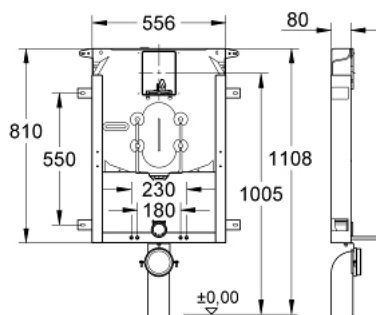

38 729 000 UNISET ELEMENT FOR WC WITH FLUSHING CISTERN 80 MM

MÔ TẢ SẢN PHẨM

- 6 - 9 l adjustable
- pneumatic discharge valve offering 3 modes of operation: dual flush or start/stop or single flush
- outlet bend \varnothing 80 mm
- inlet and outlet connecting set
- steel frame, hot galvanized, with 4 fixing brackets
- 2 WC fixing bolts
- distance of fixing bolts 180/230 mm
- fixing device for ceramic
- water supply connection from top
- low noise (group I acc. to German Noise Specification)
- with plaster base coating made of vinyl fleece
- angle valve $\frac{1}{2}$ "
- with push fit flexible hose union
- inspection shaft with protecting block
- for vertical use
- for mounting of small flush plates please order revision shaft 40 949 000 (sold separately)