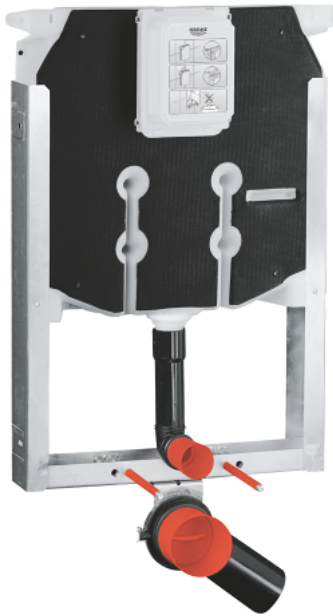

38 729 000 UNISET ELEMENT FOR WC WITH FLUSHING CISTERN 80 MM

MÔ TẢ SẢN PHẨM

- 6 - 9 l adjustable
- pneumatic discharge valve offering 3 modes of operation: dual flush or start/stop or single flush
- outlet bend \varnothing 80 mm
- inlet and outlet connecting set
- steel frame, hot galvanized, with 4 fixing brackets
- 2 WC fixing bolts
- distance of fixing bolts 180/230 mm
- fixing device for ceramic
- water supply connection from top
- low noise (group I acc. to German Noise Specification)
- with plaster base coating made of vinyl fleece
- angle valve $\frac{1}{2}$ "
- with push fit flexible hose union
- inspection shaft with protecting block
- for vertical use
- for mounting of small flush plates please order revision shaft 40 949 000 (sold separately)