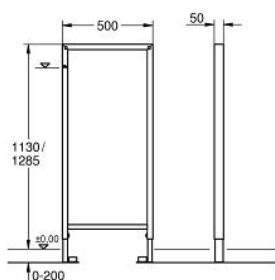

## 38 548 001 **RAPID SL EMPTY ELEMENT, 1.13 M INSTALLATION HEIGHT**

### MÔ TẢ SẢN PHẨM

- for the installation of fitting holders or to cover the distance between two elements (60 - 170 cm)
- for installation back to back with free-standing elements
- TÜV approved
- for on-the-wall installation please order wall brackets 38 558 00M (sold separately)

## 38 548 001 **RAPID SL EMPTY ELEMENT, 1.13 M INSTALLATION HEIGHT**

**PHỤ KIỆN LẮP ĐẶT**, tháng 8 2008 – now

1: Wall union (Order-nr. 3855800M)\*

\* Phụ kiện đặc biệt