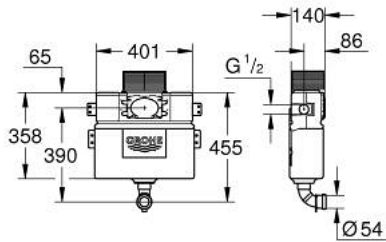

38 422 000 FLUSHING CISTERN FOR WC

MÔ TẢ SẢN PHẨM

- 6 - 9 l adjustable
- Lắp đặt âm tường
- 0.82 m installation height
- dual flush discharge valve, pneumatic
- front or top actuation
- water supply from left/right or top
- low noise (group I acc. to German Noise Specification)
- insulated against condensation
- 415 x 140 x 360 mm
- ½" water supply connection
- fixing brackets
- flush pipe
- inspection shaft with protecting block
- without wall plate/actuation
- Công nghệ GROHE EcoJoy tiết kiệm nước và đảm bảo lưu lượng hoàn hảo
- for mounting of small flush plates please order revision shaft 40 950 000 (sold separately)

38 422 000 FLUSHING CISTERN FOR WC

PHỤ KIỆN LẮP ĐẶT, tháng 7 2013 – now

- 1: Headpart (Order-nr. 42385000)
- 2: Overflow Sleeve (Order-nr. 43325000)
- 2.1: Seat washer (Order-nr. 0319100M)
- 3: Support device (Order-nr. 42195000)
- 4: Filling valve (Order-nr. 37095000)
- 4.1: Lever (Order-nr. 43734000)
- 4.1.1: Ball seal dia. 9x6.8 mm (Order-nr. 4377000M)
- 4.2: Valve head (Order-nr. 43536000)
- 4.3: Membrane (Order-nr. 4375800M)
- 4.4: Screw cap (Order-nr. 43735000)
- 4.5: Valve float, 5 pcs. (Order-nr. 4379100M)
- 4.6: Repl. kit f. seal (Order-nr. 43722000)*
- 5: inspection shaft.for flushing cistern (Order-nr. 42326000)
- 6: Discharge valve AV1 complete (Order-nr. 42314000)
- 6.1: pneumatic hose (Order-nr. 42319000)
- 6.2: Ball seal dia. 9x6.8 mm (Order-nr. 42310000)
- 6.3: Valve seat for GD2 (Order-nr. 42315000)