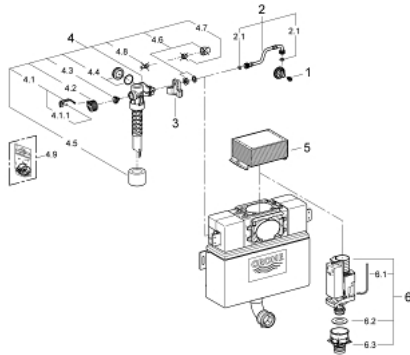

38 422 000 FLUSHING CISTERN FOR WC

MÔ TẢ SẢN PHẨM

- 6 - 9 l adjustable
- Lắp đặt âm tường
- 0.82 m installation height
- dual flush discharge valve, pneumatic
- front or top actuation
- water supply from left/right or top
- low noise (group I acc. to German Noise Specification)
- insulated against condensation
- 415 x 140 x 360 mm
- ½" water supply connection
- fixing brackets
- flush pipe
- inspection shaft with protecting block
- without wall plate/actuation
- Công nghệ GROHE EcoJoy tiết kiệm nước và đảm bảo lưu lượng hoàn hảo
- for mounting of small flush plates please order revision shaft 40 950 000 (sold separately)

38 422 000 FLUSHING CISTERN FOR WC

PHỤ KIỆN LẮP ĐẶT, tháng 7 2013 – now

- 1: Headpart (Order-nr. 42385000)
- 2: Overflow Sleeve (Order-nr. 43325000)
- 2.1: Seat washer (Order-nr. 0319100M)
- 3: Support device (Order-nr. 42195000)
- 4: Filling valve (Order-nr. 37095000)
- 4.1: Lever (Order-nr. 43734000)
- 4.1.1: Ball seal dia. 9x6.8 mm (Order-nr. 4377000M)
- 4.2: Valve head (Order-nr. 43536000)
- 4.3: Membrane (Order-nr. 4375800M)
- 4.4: Screw cap (Order-nr. 43735000)
- 4.5: Valve float, 5 pcs. (Order-nr. 4379100M)
- 4.6: Repl. kit f. seal (Order-nr. 43722000)*
- 5: inspection shaft.for flushing cistern (Order-nr. 42326000)
- 6: Discharge valve AV1 complete (Order-nr. 42314000)
- 6.1: pneumatic hose (Order-nr. 42319000)
- 6.2: Ball seal dia. 9x6.8 mm (Order-nr. 42310000)
- 6.3: Valve seat for GD2 (Order-nr. 42315000)