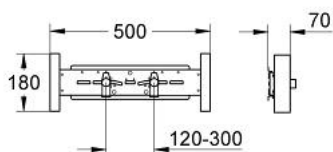

## 37 998 000 **RAPID SL FITTING SUPPORT FOR EXPOSED FITTINGS**

### MÔ TẢ SẢN PHẨM

- for studded walls
- for empty elements
- 2 noise protected fitting connections ½"
- fixing material