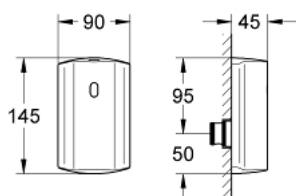

### MÔ TẢ SẢN PHẨM

- Colour: chrome
- with infrared sensor for bi-directional communication for monitoring, configuration and servicing
- 6V lithium battery, type CR-P2
- battery lifetime: approx. 7 years (150 actuations a day)
- exposed installation
- for concealed urinal flush valve 37 017 and DAL 509
- metal housing 145 x 90 x 45 mm
- solenoid valve with dirt strainer
- multistage battery status display
- 7 pre-set programs:
  - auto flush
  - cleaning mode
  - pre-flush on/off
- additional functions and precise settings by remote control 36 407
- adjustable flow time by hand or remote
- CE approved