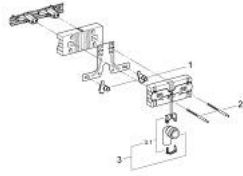

## 37 578 001 UNISSET ELEMENT FOR BIDET WITH EPS HOUSING

### MÔ TẢ SẢN PHẨM

- sound-insulating EPS module for masonry-in with closed surface
- rail adaptors for modular fixing
- for single or series installation
- wall rail with fixing accessories for single installation
- bidet fixing bolts
- height adjustable fitting and outlet connections
- HT-outlet bend DN 50
- seal Ø 32 mm
- 2 variable fitting connections
- fixing material for bidet
- for on-the-wall installation please order support feet 37 304 000 (sold separately)

## 37 578 001 UNISSET ELEMENT FOR BIDET WITH EPS HOUSING

**PHỤ KIỆN LẮP ĐẶT**, tháng 8 2012 – now

1: Fitting connection (Order-nr. 42944000)

2: Threaded bolt (Order-nr. 4276400M)

3: Flush elbow 2" (Order-nr. 42943000)