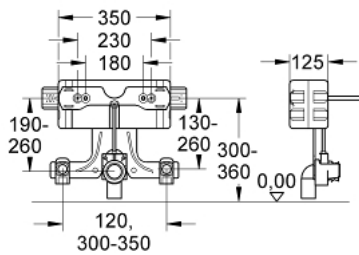

## 37 578 001 UNISSET ELEMENT FOR BIDET WITH EPS HOUSING

### MÔ TẢ SẢN PHẨM

- sound-insulating EPS module for masonry-in with closed surface
- rail adaptors for modular fixing
- for single or series installation
- wall rail with fixing accessories for single installation
- bidet fixing bolts
- height adjustable fitting and outlet connections
- HT-outlet bend DN 50
- seal Ø 32 mm
- 2 variable fitting connections
- fixing material for bidet
- for on-the-wall installation please order support feet 37 304 000 (sold separately)

## 37 578 001 UNISSET ELEMENT FOR BIDET WITH EPS HOUSING

**PHỤ KIỆN LẮP ĐẶT**, tháng 8 2012 – now

1: Fitting connection (Order-nr. 42944000)

2: Threaded bolt (Order-nr. 4276400M)

3: Flush elbow 2" (Order-nr. 42943000)

3.1: holder (Order-nr. 42236000)