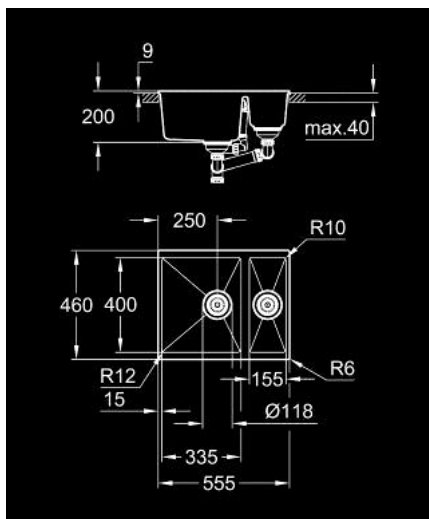

31 648 AP0 K500 COMPOSITE SINK

MÔ TẢ SẢN PHẨM

- Colour: granite black
- model: K500 60-C 55.5/46 1.5 rev
- mounting type: standard built-in and undermount
- material: quartz composite
- GROHE Whisper
- min. cabinet size: 600 mm
- dimensions: 555 x 460 mm
- 1 bowl: 335 x 400 x 200 mm
- 0.5 bowl: 155 x 400 x 140 mm
- outer radius: R6, inner bowl radius: big bowl R12, small bowl R10
- Hệ thống lắp đặt nhanh GROHE FastFixation
- sink mountable left or right
- cut-out (top mount): 545 x 444 mm
- cut-out (undermount): 525 x 400 mm
- drainer: Ø 3.5"/90 mm basket strainer waste
- accessories included: waste kit, basket strainer waste, mounting set
- mounting with silicone (top mount)
- optional push to open excenter (40 986 SD0)
- amount of fasteners included (undermount): 8
- heat resistant up to 180° C

31 648 AP0 K500 COMPOSITE SINK

PHỤ KIỆN LẮP ĐẶT, tháng 5 2022 – now

1: Plug (Order-nr. 42588SD1)

2: Siphon (Order-nr. 42618000)

3: Cover element (Order-nr. 42590SD1)

4: Plug (Order-nr. 42589SD1)