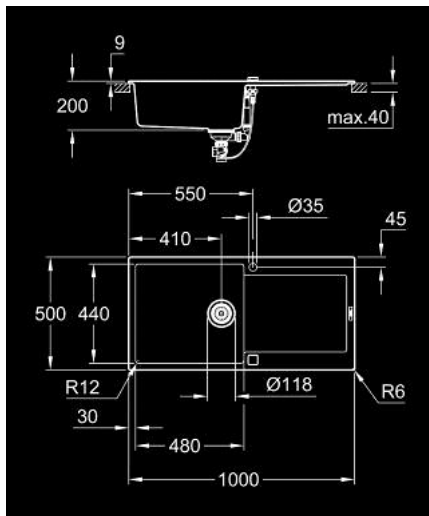

31 645 AP0 K500 COMPOSITE SINK WITH DRAINER

MÔ TẢ SẢN PHẨM

- Colour: granite black
- model: K500 60-C 100/50 1.0 rev
- mounting type: top mount
- material: quartz composite
- GROHE Whisper
- min. cabinet size: 600 mm
- dimensions: 1000 x 500 mm
- 1 bowl: 480 x 440 x 200 mm
- outer radius: R6, inner bowl radius: R12
- Hệ thống lắp đặt nhanh GROHE FastFixation
- sink mountable left or right
- cut-out: 980 x 480 mm
- drainer: automatic waste fitting
- accessories included: automatic waste fitting with rotary handle, waste kit, basket strainer waste, mounting set
- optional push to open excenter (40 986 SD0)
- amount of fasteners included (top mount): 12
- heat resistant up to 180° C

31 645 AP0 K500 COMPOSITE SINK WITH DRAINER

PHỤ KIỆN LẮP ĐẶT, tháng 5 2022 – now

1: Plug (Order-nr. 42588SD1)

2: Siphon (Order-nr. 42617000)

3: Cover element (Order-nr. 42590SD1)

4: Turning handle (Order-nr. 42586SD0)