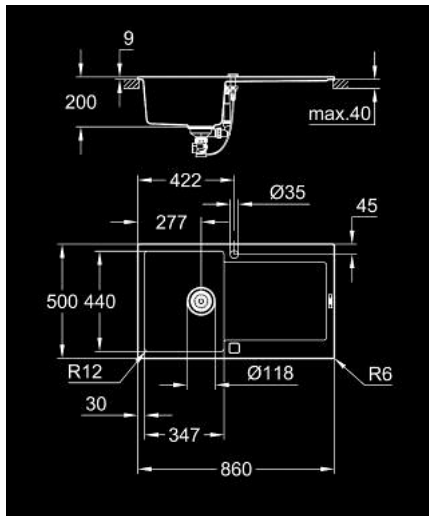

31 644 AP0 K500 COMPOSITE SINK WITH DRAINER

MÔ TẢ SẢN PHẨM

- Colour: granite black
- model: K500 50-C 86/50 1.0 rev
- mounting type: top mount
- material: quartz composite
- GROHE Whisper
- min. cabinet size: 500 mm
- dimensions: 860 x 500 mm
- 1 bowl: 347 x 440 x 200 mm
- outer radius: R6, inner bowl radius: R12
- Hệ thống lắp đặt nhanh GROHE FastFixation
- sink mountable left or right
- cut-out: 840 x 480 mm
- drainer: automatic waste fitting
- accessories included: automatic waste fitting with rotary handle, waste kit, basket strainer waste, mounting set
- optional push to open excenter (40 986 SD0)
- amount of fasteners included (top mount): 12
- heat resistant up to 180° C

31 644 AP0 K500 COMPOSITE SINK WITH DRAINER

PHỤ KIỆN LẮP ĐẶT, tháng 5 2022 – now

1: Plug (Order-nr. 42588SD1)

2: Siphon (Order-nr. 42617000)

3: Cover element (Order-nr. 42590SD1)

4: Turning handle (Order-nr. 42586SD0)