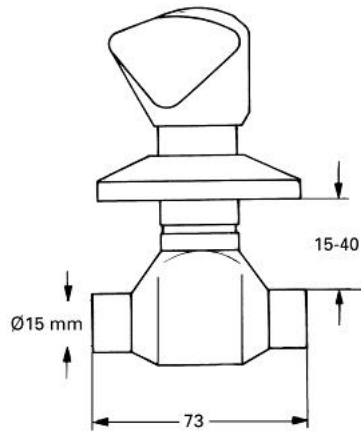

29 472 000 **ATLANTA CONCEALED VALVE 1/2"**

**MÔ TẢ SẢN PHẨM**

- Colour: chrome
- soldering connection Ø15 mm
- TDL handle
- escutcheon
- marking: blue
- the marking is neutral by the colouring B
- Bề mặt Chrome GROHE LongLife

## 29 472 000 ATLANTA CONCEALED VALVE 1/2"

### PHỤ KIỆN LẮP ĐẶT , tháng 1 1977 – now

- 1: Trecorn-de-luxe handle 1/2" (Order-nr. 06487000)
- 1.1: Replacement handle connection kit (Order-nr. 45001000)
- 2: Escutcheon (Order-nr. 06386000)
- 3: Sleeve (Order-nr. 06688000)
- 4: Headpart 1/2" (Order-nr. 07147000)
- 4.1: O-ring  $\phi 6 \times \phi 2$  (Order-nr. 0128300M)
- 4.2: O-ring  $\phi 18.2 \times \phi 1.7$  (Order-nr. 0392400M)
- 4.3: Ball seal dia. 9x6.8 mm (Order-nr. 0529100M)
- 4.4: Nut (Order-nr. 0529200M)