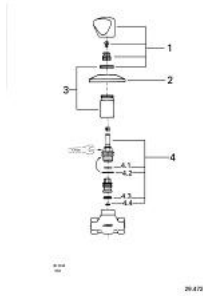

29 472 000 **ATLANTA CONCEALED VALVE 1/2"**

**MÔ TẢ SẢN PHẨM**

- Colour: chrome
- soldering connection Ø15 mm
- TDL handle
- escutcheon
- marking: blue
- the marking is neutral by the colouring B
- Bề mặt Chrome GROHE LongLife

## 29 472 000 ATLANTA CONCEALED VALVE 1/2"

### PHỤ KIỆN LẮP ĐẶT , tháng 1 1977 – now

- 1: Trecorn-de-luxe handle 1/2" (Order-nr. 06487000)
- 1.1: Replacement handle connection kit (Order-nr. 45001000)
- 2: Escutcheon (Order-nr. 06386000)
- 3: Sleeve (Order-nr. 06688000)
- 4: Headpart 1/2" (Order-nr. 07147000)
- 4.1: O-ring  $\phi 6 \times \phi 2$  (Order-nr. 0128300M)
- 4.2: O-ring  $\phi 18.2 \times \phi 1.7$  (Order-nr. 0392400M)
- 4.3: Ball seal dia. 9x6.8 mm (Order-nr. 0529100M)
- 4.4: Nut (Order-nr. 0529200M)