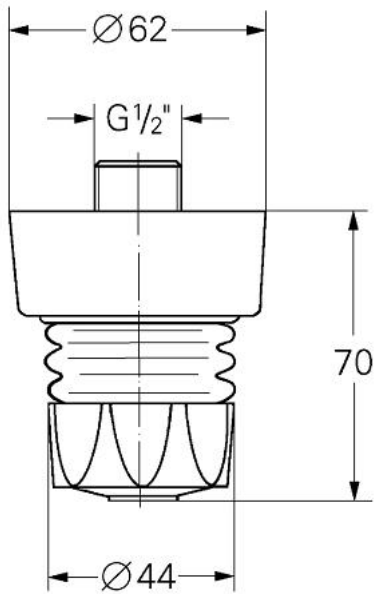

28 431 Z00 **RELEXA EXQUISIT SIDE SHOWER 1/2"**

MÔ TẢ SẢN PHẨM

- Colour: eurobrass
- with covered ball joint
- 1/2"-wall connection
- 40 mm
- adjustable shower jet
- hard - soft
- Bề mặt Chrome GROHE LongLife

28 431 Z00 RELEXA EXQUISIT SIDE SHOWER 1/2"

PHỤ KIỆN LẮP ĐẶT, tháng 1 1971 – now

1: Spray faceplate (Order-nr. 45113000)

1.1: O-ring dia. 32x2 mm (Order-nr. 0313900M)

2: Ball seal dia. 9x6.8 mm (Order-nr. 0374600M)

3: O-ring $\phi 6 \times \phi 2$ (Order-nr. 0128300M)