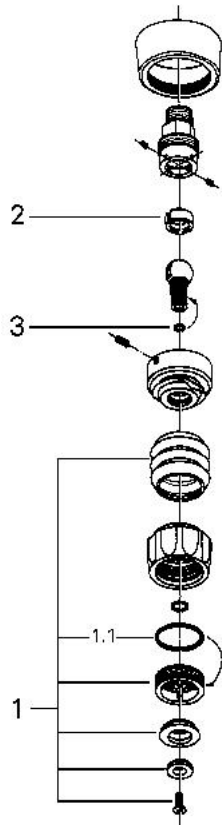

28 431 Z00 **RELEXA EXQUISIT SIDE SHOWER 1/2"**

MÔ TẢ SẢN PHẨM

- Colour: eurobrass
- with covered ball joint
- 1/2"-wall connection
- 40 mm
- adjustable shower jet
- hard - soft
- Bề mặt Chrome GROHE LongLife

28 431 Z00 RELEXA EXQUISIT SIDE SHOWER 1/2"

PHỤ KIỆN LẮP ĐẶT, tháng 1 1971 – now

1: Spray faceplate (Order-nr. 45113000)

1.1: O-ring dia. 32x2 mm (Order-nr. 0313900M)

2: Ball seal dia. 9x6.8 mm (Order-nr. 0374600M)

3: O-ring $\phi 6 \times \phi 2$ (Order-nr. 0128300M)