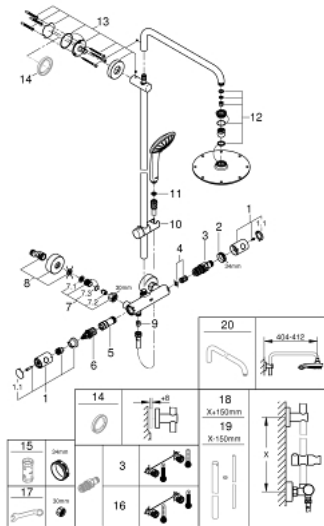

27 964 000 EUPHORIA SYSTEM 210 SHOWER SYSTEM WITH THERMOSTAT FOR WALL MOUNTING

PHỤ KIỆN LẮP ĐẶT, tháng 7 2017 – now

- 1: Costa metal handle 1/2" (Order-nr. 47984000)
 - 1.1: Cap (Order-nr. 6458500M)
 - 2: Fitting ring (Order-nr. 47743000)
 - 3: Thermostatic compact cartridge 1/2" (Order-nr. 47439000)
 - 4: Sound absorber (Order-nr. 47398000)
 - 5: Water flow (Order-nr. 47751000)
 - 6: Aquadimmer (Order-nr. 12433000)
 - 7: Non-return valve (Order-nr. 47189000)
 - 7.1: Dirt Strainer (Order-nr. 0726400M)
 - 7.2: Non-return valve (Order-nr. 08565000)
 - 7.3: O-ring $\varnothing 17 \times \varnothing 2$ (Order-nr. 0305500M)
 - 8: S-union (Order-nr. 12662000)
 - 9: Non-return valve (Order-nr. 08565000)
 - 10: Sliding piece (Order-nr. 12140000)
 - 11: Dirt strainer (Order-nr. 0700200M)
 - 12: Inlet valve assembly (Order-nr. 45933000)
 - 13: Outlet shower holder (Order-nr. 48279000)
 - 14: Compensation disc (Order-nr. 27180000)*
 - 15: Socket spanner (Order-nr. 19332000)*
 - 16: GROHE TurboStat cartridge 1/2" (Order-nr. 47175000)*
 - 17: Special spanner (Order-nr. 19377000)*
 - 18: Shower system pipe for retrofitting (Order-nr. 48053000)*
 - 19: Shower system pipe for retrofitting (Order-nr. 48054000)*
 - 20: Shower arm for shower systems (Order-nr. 14047000)*
- * Phụ kiện đặc biệt