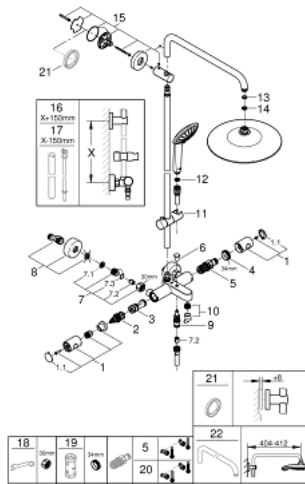

26 114 002 EUPHORIA SYSTEM 260 SHOWER SYSTEM WITH BATH THERMOSTAT FOR WALL MOUNTING

PHỤ KIỆN LẮP ĐẶT, tháng 1 2020 – now

- 1: Costa metal handle 1/2" (Order-nr. 47984000)
- 1.1: Cap (Order-nr. 6458500M)
- 2: Aquadimmer (Order-nr. 47364000)
- 3: Water flow (Order-nr. 47887000)
- 4: Fitting ring (Order-nr. 47743000)
- 5: Thermostatic compact cartridge 1/2" (Order-nr. 47439000)
- 6: Diverter knob (Order-nr. 65648000)
- 7: Non-return valve (Order-nr. 47189000)
- 7.1: Dirt Strainer (Order-nr. 0726400M)
- 7.2: Non-return valve (Order-nr. 08565000)
- 7.3: O-ring $\varnothing 17 \times \varnothing 2$ (Order-nr. 0305500M)
- 8: S-union (Order-nr. 12662000)
- 9: Diverter (Order-nr. 65655000)
- 10: Mousseur (Order-nr. 13926000)
- 11: Sliding piece (Order-nr. 12140000)
- 12: Dirt strainer (Order-nr. 0700200M)
- 13: Fibre seal dia. 12x2 mm (Order-nr. 0138900M)
- 14: Dirt strainer (Order-nr. 48007000)
- 15: Outlet shower holder (Order-nr. 48279000)
- 16: Shower system pipe for retrofitting (Order-nr. 48514000)*
- 17: Shower system pipe for retrofitting (Order-nr. 48515000)*
- 18: Special spanner (Order-nr. 19377000)*
- 19: Socket spanner (Order-nr. 19332000)*
- 20: GROHE TurboStat cartridge 1/2" (Order-nr. 47175000)*
- 21: Compensation disc (Order-nr. 27180000)*
- 22: Shower arm for shower systems (Order-nr. 14047000)*