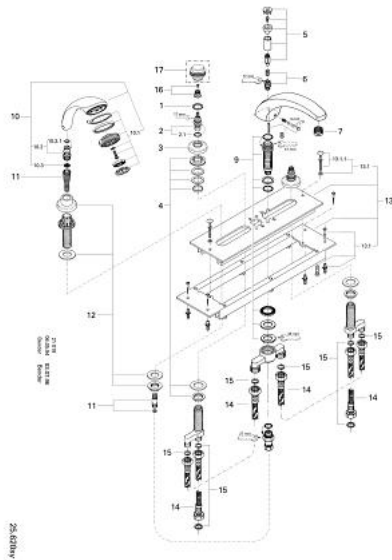

25 620 000 FLORIDA 4-HOLE BATH/SHOWER COMBINATION

MÔ TẢ SẢN PHẨM

- Colour: chrome
- bath spout with automatic diverter
- Mousseur (13 621)
- 2 stop valves with ceramic headparts 1/2", 180°
- without handles
- hose guide with Relaxa plus Champagne shower set (27162)
- installation plate and base frame
- connection hoses 600 mm
- 1/2" x 1/2"(45 170)
- for handles, see product no.18 956, 18 996, 18 997
- 18 993
- Bề mặt Chrome GROHE LongLife

25 620 000 FLORIDA 4-HOLE BATH/SHOWER COMBINATION

PHỤ KIỆN LẮP ĐẶT, tháng 1 1993 – now

- 1: Guide ring (Order-nr. 0202100M)
- 2: Ceramic headpart, 1/2" (Order-nr. 45346000)
- 2.1: O-ring $\varnothing 18.2 \times \varnothing 1.7$ (Order-nr. 0392400M)
- 3: Flange dia. 62 mm (Order-nr. 45223000)
- 4: Shank fastening assembly (Order-nr. 45025000)
- 5: Diverter knob (Order-nr. 45225000)
- 6: Diverter (Order-nr. 45187000)
- 7: Mousseur (Order-nr. 13939000)
- 8: Repl.kit f.cast spout (Order-nr. 45683000)
- 9: Repl.kit f.spout shank (Order-nr. 45456000)
- 10: Hand shower 2 sprays (Order-nr. 28174000)
- 10.1: Coupling piece (Order-nr. 28635XX0)
- 10.2: Dirt strainer (Order-nr. 0700200M)
- 11: Metal hose (Order-nr. 28158000)
- 12: Spray holder (Order-nr. 47417000)
- 13: Mounting frame (Order-nr. 45200000)
- 13.1: Fixing set (Order-nr. 07007000)
- 13.1.1: Fixing set (Order-nr. 45172000)
- 14: Tube (Order-nr. 07227000)
- 15: Fibre seal dia. 12x2 mm (Order-nr. 0138900M)
- 16: Replacement handle connection kit (Order-nr. 45186000)
- 16.1: O-ring $\varnothing 18.2 \times \varnothing 1.7$ (Order-nr. 0392400M)
- 17: Handle (Order-nr. 45180000)*
- 18: Florida handle 115 (Order-nr. 45230000)*
- 19: Florida handle 500 (Order-nr. 45206000)*
- 20: Florida handle 510 (Order-nr. 45207000)*