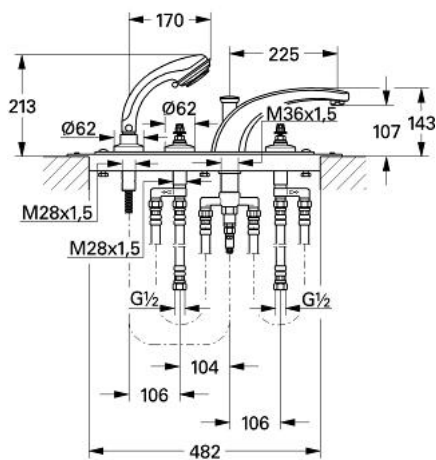

25 620 000 FLORIDA 4-HOLE BATH/SHOWER COMBINATION

MÔ TẢ SẢN PHẨM

- Colour: chrome
- bath spout with automatic diverter
- Mousseur (13 621)
- 2 stop valves with ceramic headparts 1/2", 180°
- without handles
- hose guide with Relaxa plus Champagne shower set (27162)
- installation plate and base frame
- connection hoses 600 mm
- 1/2" x 1/2"(45 170)
- for handles, see product no.18 956, 18 996, 18 997
- 18 993
- Bề mặt Chrome GROHE LongLife

25 620 000 FLORIDA 4-HOLE BATH/SHOWER COMBINATION

PHỤ KIỆN LẮP ĐẶT, tháng 1 1993 – now

- 1: Guide ring (Order-nr. 0202100M)
- 2: Ceramic headpart, 1/2" (Order-nr. 45346000)
- 2.1: O-ring $\varnothing 18.2 \times \varnothing 1.7$ (Order-nr. 0392400M)
- 3: Flange dia. 62 mm (Order-nr. 45223000)
- 4: Shank fastening assembly (Order-nr. 45025000)
- 5: Diverter knob (Order-nr. 45225000)
- 6: Diverter (Order-nr. 45187000)
- 7: Mousseur (Order-nr. 13939000)
- 8: Repl.kit f.cast spout (Order-nr. 45683000)
- 9: Repl.kit f.spout shank (Order-nr. 45456000)
- 10: Hand shower 2 sprays (Order-nr. 28174000)
- 10.1: Coupling piece (Order-nr. 28635XX0)
- 10.2: Dirt strainer (Order-nr. 0700200M)
- 11: Metal hose (Order-nr. 28158000)
- 12: Spray holder (Order-nr. 47417000)
- 13: Mounting frame (Order-nr. 45200000)
- 13.1: Fixing set (Order-nr. 07007000)
- 13.1.1: Fixing set (Order-nr. 45172000)
- 14: Tube (Order-nr. 07227000)
- 15: Fibre seal dia. 12x2 mm (Order-nr. 0138900M)
- 16: Replacement handle connection kit (Order-nr. 45186000)
- 16.1: O-ring $\varnothing 18.2 \times \varnothing 1.7$ (Order-nr. 0392400M)
- 17: Handle (Order-nr. 45180000)*
- 18: Florida handle 115 (Order-nr. 45230000)*
- 19: Florida handle 500 (Order-nr. 45206000)*
- 20: Florida handle 510 (Order-nr. 45207000)*