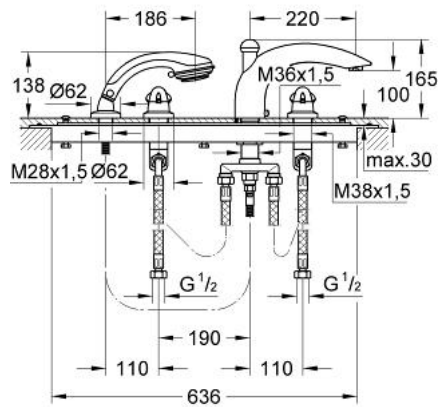

25 029 000 TALIA 4-HOLE BATH/SHOWER COMBINATION

MÔ TẢ SẢN PHẨM

- Colour: chrome
- bath spout with automatic diverter
- Đầu vòi lọc
- 2 concealed valves with ceramic headparts 180° 3/4"
- installation plate and base frame
- Relaxa plus handshower Champagne
- metal shower hose
- connection hoses 600 mm 3/4" x 3/4"
- Bề mặt Chrome GROHE LongLife

25 029 000 TALIA 4-HOLE BATH/SHOWER COMBINATION

PHỤ KIỆN LẮP ĐẶT, tháng 1 2001 – now

- 1: Handle (Order-nr. 45356IP0)
- 1.1: Replacement handle connection kit (Order-nr. 45186000)
 - 1.1.1: O-ring $\varnothing 18.2 \times \varnothing 1.7$ (Order-nr. 0392400M)
- 2: Handle (Order-nr. 45357IP0)
- 2.1: Replacement handle connection kit (Order-nr. 45186000)
- 3: Extension (Order-nr. 45204000)
- 4: Escutcheon (Order-nr. 05042000)
- 5: Repl.kit f.shank fastening 3/4" (Order-nr. 45444000)
- 6: Extension 20-80 (Order-nr. 45202000)
- 7: Ceramic headpart 3/4", 180° (Order-nr. 45885000)
 - 7.1: O-ring (Order-nr. 45583000)
- 8: Seat 3/4" (Order-nr. 45345000)
- 9: Diverter knob (Order-nr. 45835000)
- 10: Diverter (Order-nr. 45187000)
- 11: Sistra (Order-nr. 13907000)
 - 11.1: Repl.kit f. Sistra M28x1 (Order-nr. 45047000)
- 12: O-ring 12 x 3 (Order-nr. 0127800M)
- 13: Repl.kit f.cast spout (Order-nr. 45834000)
- 14: Repl.kit f.spout shank (Order-nr. 45456000)
- 15: Non-return valve (Order-nr. 08565000)
- 16: Flexible hose (Order-nr. 45446000)
 - 16.1: Ball seal dia. 9x6.8 mm (Order-nr. 0138600M)
- 17: Hand shower 2 sprays (Order-nr. 28174000)
 - 17.1: Coupling piece (Order-nr. 28635XX0)
 - 17.2: Dirt strainer (Order-nr. 0700200M)
- 18: Coupling piece (Order-nr. 47318000)
 - 18.1: O-ring $\varnothing 11 \times \varnothing 2$ (Order-nr. 0122400M)
- 19: Spray holder (Order-nr. 45836IX0)
- 20: Metal hose (Order-nr. 28146000)
- 21: Mounting frame (Order-nr. 45051000)
 - 21.1: Fixing set (Order-nr. 45172000)