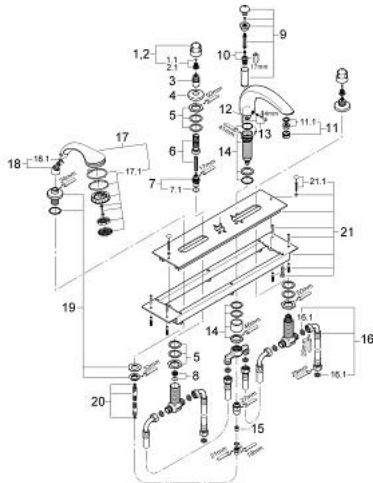

25 029 000 TALIA 4-HOLE BATH/SHOWER COMBINATION

MÔ TẢ SẢN PHẨM

- Colour: chrome
- bath spout with automatic diverter
- Đầu vòi lọc
- 2 concealed valves with ceramic headparts 180° 3/4"
- installation plate and base frame
- Relaxa plus handshower Champagne
- metal shower hose
- connection hoses 600 mm 3/4" x 3/4"
- Bề mặt Chrome GROHE LongLife

25 029 000 TALIA 4-HOLE BATH/SHOWER COMBINATION

PHỤ KIỆN LẮP ĐẶT, tháng 1 2001 – now

- 1: Handle (Order-nr. 45356IP0)
- 1.1: Replacement handle connection kit (Order-nr. 45186000)
 - 1.1.1: O-ring $\varnothing 18.2 \times \varnothing 1.7$ (Order-nr. 0392400M)
- 2: Handle (Order-nr. 45357IP0)
- 2.1: Replacement handle connection kit (Order-nr. 45186000)
- 3: Extension (Order-nr. 45204000)
- 4: Escutcheon (Order-nr. 05042000)
- 5: Repl.kit f.shank fastening 3/4" (Order-nr. 45444000)
- 6: Extension 20-80 (Order-nr. 45202000)
- 7: Ceramic headpart 3/4", 180° (Order-nr. 45885000)
 - 7.1: O-ring (Order-nr. 45583000)
- 8: Seat 3/4" (Order-nr. 45345000)
- 9: Diverter knob (Order-nr. 45835000)
- 10: Diverter (Order-nr. 45187000)
- 11: Sistra (Order-nr. 13907000)
 - 11.1: Repl.kit f. Sistra M28x1 (Order-nr. 45047000)
- 12: O-ring 12 x 3 (Order-nr. 0127800M)
- 13: Repl.kit f.cast spout (Order-nr. 45834000)
- 14: Repl.kit f.spout shank (Order-nr. 45456000)
- 15: Non-return valve (Order-nr. 08565000)
- 16: Flexible hose (Order-nr. 45446000)
 - 16.1: Ball seal dia. 9x6.8 mm (Order-nr. 0138600M)
- 17: Hand shower 2 sprays (Order-nr. 28174000)
 - 17.1: Coupling piece (Order-nr. 28635XX0)
 - 17.2: Dirt strainer (Order-nr. 0700200M)
- 18: Coupling piece (Order-nr. 47318000)
 - 18.1: O-ring $\varnothing 11 \times \varnothing 2$ (Order-nr. 0122400M)
- 19: Spray holder (Order-nr. 45836IX0)
- 20: Metal hose (Order-nr. 28146000)
- 21: Mounting frame (Order-nr. 45051000)
 - 21.1: Fixing set (Order-nr. 45172000)