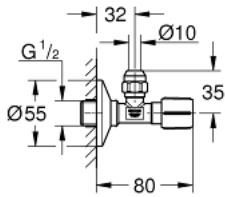

22 037 A00 ANGLE VALVE 1/2"

MÔ TẢ SẢN PHẨM

- Colour: hard graphite
- pre-roughened connection thread for easy sealing
- wall connection 1/2"
- outlet thread 3/8"
- with length compensation
- with compression nut Ø 10 mm
- water protected spindle shutoff, brass, with grease chamber and double o-ring sealing
- long connecting shaft
- ergonomic metal handle
- Marking: neutral
- metal push-on escutcheon Ø 55 mm
- Bề mặt mạ GROHE LongLife