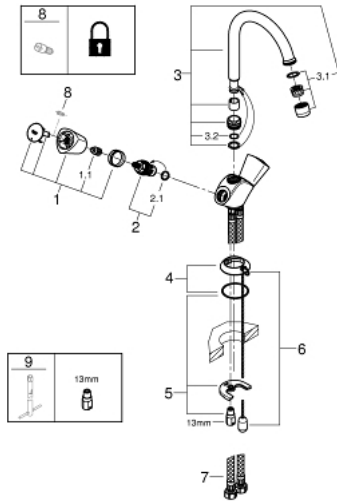

21 338 001 COSTA S SINGLE-HOLE BASIN MIXER

MÔ TẢ SẢN PHẨM

- Colour: chrome
- metal handles
- heat-insulated
- screwable
- Carbodur headpart
- swivelling tubular spout with Mousseur
- retractable chain
- Dây cấp linh hoạt
- Bề mặt Chrome GROHE LongLife

21 338 001 COSTA S SINGLE-HOLE BASIN MIXER

PHỤ KIỆN LẮP ĐẶT , tháng 8 2016 – now

1: Handle (Order-nr. 45995000)

1.1: Repl. kit f.handle fastening (Order-nr. 0538600M)

2: Ceramic headpart, 1/2" (Order-nr. 45346000)

2.1: O-ring $\varnothing 18.2 \times \varnothing 1.7$ (Order-nr. 0392400M)

3: Spout (Order-nr. 13219000)

3.1: Mousseur (Order-nr. 13928000)

3.2: O-ring dia. 12x2 mm (Order-nr. 0128000M)

4: Escutcheon (Order-nr. 48004000)

5: Shank mounting kit (Order-nr. 46249000)

6: Chain support (Order-nr. 06815000)

7: Connection hose (Order-nr. 46255000)

8: Screw for Costa/Avina products (Order-nr. 48013000)*

9: Mounting wrench (Order-nr. 19017000)*