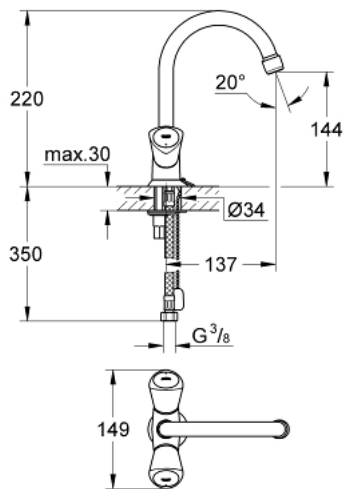

21 338 001 COSTA S SINGLE-HOLE BASIN MIXER

MÔ TẢ SẢN PHẨM

- Colour: chrome
- metal handles
- heat-insulated
- screwable
- Carbodur headpart
- swivelling tubular spout with Mousseur
- retractable chain
- Dây cấp linh hoạt
- Bề mặt Chrome GROHE LongLife

21 338 001 COSTA S SINGLE-HOLE BASIN MIXER

PHỤ KIỆN LẮP ĐẶT , tháng 8 2016 – now

1: Handle (Order-nr. 45995000)

1.1: Repl. kit f.handle fastening (Order-nr. 0538600M)

2: Ceramic headpart, 1/2" (Order-nr. 45346000)

2.1: O-ring $\varnothing 18.2 \times \varnothing 1.7$ (Order-nr. 0392400M)

3: Spout (Order-nr. 13219000)

3.1: Mousseur (Order-nr. 13928000)

3.2: O-ring dia. 12x2 mm (Order-nr. 0128000M)

4: Escutcheon (Order-nr. 48004000)

5: Shank mounting kit (Order-nr. 46249000)

6: Chain support (Order-nr. 06815000)

7: Connection hose (Order-nr. 46255000)

8: Screw for Costa/Avina products (Order-nr. 48013000)*

9: Mounting wrench (Order-nr. 19017000)*