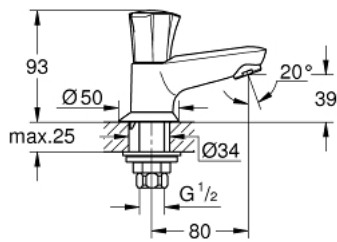

20 404 001 **COSTA L PILLAR TAP**

MÔ TẢ SẢN PHẨM

- Colour: chrome
- metal handle
- heat-insulated
- screwable
- marking: blue
- GROHE Long-Life headpart
- cast spout with mousseur
- union nut 1/2" with 10,5 mm-bore
- Bề mặt Chrome GROHE LongLife

20 404 001 COSTA L PILLAR TAP

PHỤ KIỆN LẮP ĐẶT, tháng 6 2007 – now

1: Handle (Order-nr. 45994000)

1.1: Repl. kit f.handle fastening (Order-nr. 0538600M)

2: Headpart 1/2" (Order-nr. 07146000)

2.1: O-ring $\varnothing 6 \times \varnothing 2$ (Order-nr. 0128300M)

2.2: O-ring $\varnothing 18.2 \times \varnothing 1.7$ (Order-nr. 0392400M)

2.3: Ball seal dia. 9x6.8 mm (Order-nr. 0529100M)

3: Mousseur (Order-nr. 13929000)

4: Escutcheon (Order-nr. 45996000)

5: Shank mounting kit (Order-nr. 45004000)

6: Coupling nut 1/2" x 14.5 mm (Order-nr. 1290200M)

6.1: Fibre seal dia. 12x2 mm (Order-nr. 0138900M)

7: Coupling nut 1/2" x 10.5 mm (Order-nr. 1290100M)

7.1: Fibre seal dia. 12x2 mm (Order-nr. 0138900M)