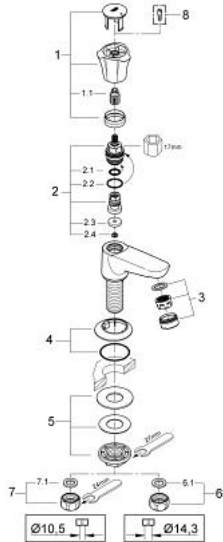

20 404 001 **COSTA L PILLAR TAP**

MÔ TẢ SẢN PHẨM

- Colour: chrome
- metal handle
- heat-insulated
- screwable
- marking: blue
- GROHE Long-Life headpart
- cast spout with mousseur
- union nut 1/2" with 10,5 mm-bore
- Bề mặt Chrome GROHE LongLife

20 404 001 COSTA L PILLAR TAP

PHỤ KIỆN LẮP ĐẶT, tháng 6 2007 – now

1: Handle (Order-nr. 45994000)

1.1: Repl. kit f.handle fastening (Order-nr. 0538600M)

2: Headpart 1/2" (Order-nr. 07146000)

2.1: O-ring $\varnothing 6 \times \varnothing 2$ (Order-nr. 0128300M)

2.2: O-ring $\varnothing 18.2 \times \varnothing 1.7$ (Order-nr. 0392400M)

2.3: Ball seal dia. 9x6.8 mm (Order-nr. 0529100M)

3: Mousseur (Order-nr. 13929000)

4: Escutcheon (Order-nr. 45996000)

5: Shank mounting kit (Order-nr. 45004000)

6: Coupling nut 1/2" x 14.5 mm (Order-nr. 1290200M)

6.1: Fibre seal dia. 12x2 mm (Order-nr. 0138900M)

7: Coupling nut 1/2" x 10.5 mm (Order-nr. 1290100M)

7.1: Fibre seal dia. 12x2 mm (Order-nr. 0138900M)