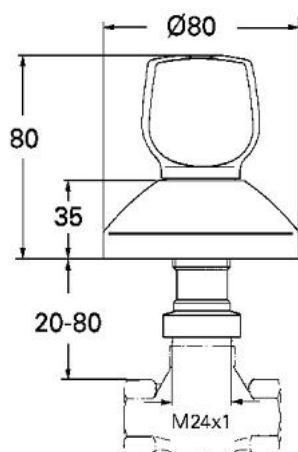

19 860 000 FLORIDA CONCEALED VALVE EXPOSED PART

MÔ TẢ SẢN PHẨM

- Colour: chrome
- for concealed valves, 1/2", 3/4", 1"
- from 20-80 mm
- screw flange
- Florida handle
- marking: blue/red
- Bề mặt Chrome GROHE LongLife

19 860 000 FLORIDA CONCEALED VALVE EXPOSED PART

PHỤ KIỆN LẮP ĐẶT, tháng 1 1986 – now

1: Handle (Order-nr. 45180000)

1.1: Replacement handle connection kit (Order-nr. 45186000)

1.1.1: O-ring $\varnothing 18.2 \times \varnothing 1.7$ (Order-nr. 0392400M)

1.2: Marking piece, warm/cold (Order-nr. 45465000)

2: Extension (Order-nr. 45204000)

3: Escutcheon (Order-nr. 45219000)

4: Extension 20-80 (Order-nr. 45202000)

19 860 000
FLORIDA CONCEALED VALVE EXPOSED PART