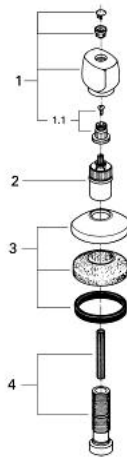

19 860 000 FLORIDA CONCEALED VALVE EXPOSED PART

PHỤ KIỆN LẮP ĐẶT, tháng 1 1986 – now

1: Handle (Order-nr. 45180000)

1.1: Replacement handle connection kit (Order-nr. 45186000)

1.1.1: O-ring $\varnothing 18.2 \times \varnothing 1.7$ (Order-nr. 0392400M)

1.2: Marking piece, warm/cold (Order-nr. 45465000)

2: Extension (Order-nr. 45204000)

3: Escutcheon (Order-nr. 45219000)

4: Extension 20-80 (Order-nr. 45202000)

19 860