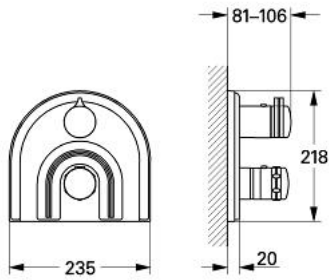

19 613 RR0 CHIARA THERMOSTAT BATH/SHOWER MIXER

MÔ TẢ SẢN PHẨM

- final installation set for 34 306
- Không có thân vòi âm tường
- with escutcheon
- Aquadimmer handle with stop ring
- temperature scale handle with SafeStop at 38°C
- individual limitable maximum temperature
- escutcheon- and shaft-sealings
- covered screws
- Bề mặt Chrome GROHE LongLife

19 613 RR0 CHIARA THERMOSTAT BATH/SHOWER MIXER

PHỤ KIỆN LẮP ĐẶT, tháng 1 1991 – now

- 1: Scale handle (Order-nr. 47451IP0)
- 1.1: Cap (Order-nr. 47452IP0)
- 2: Handle for shut-off valve (Order-nr. 47264IP0)
- 2.1: Cap (Order-nr. 47265IP0)
- 3: Handle upper part (Order-nr. 47266P00)
- 4: Flange (Order-nr. 47463P00)
- 4.1: Screw (Order-nr. 47460000)
- 4.2: Repl. kit f. seal (Order-nr. 47471000)
- 5: Extension-set 3/4", 27,5 mm (Order-nr. 47267000)*
- 6: Compensation ring (Order-nr. 47464P00)*