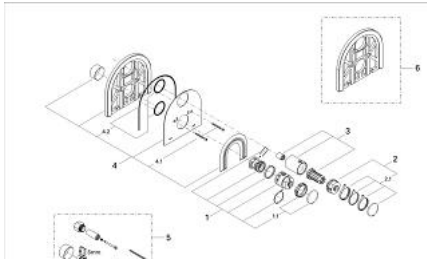

19 613 RR0 CHIARA THERMOSTAT BATH/SHOWER MIXER

MÔ TẢ SẢN PHẨM

- final installation set for 34 306
- Không có thân vòi âm tường
- with escutcheon
- Aquadimmer handle with stop ring
- temperature scale handle with SafeStop at 38°C
- individual limitable maximum temperature
- escutcheon- and shaft-sealings
- covered screws
- Bề mặt Chrome GROHE LongLife

19 613 RR0 CHIARA THERMOSTAT BATH/SHOWER MIXER

PHỤ KIỆN LẮP ĐẶT, tháng 1 1991 – now

- 1: Scale handle (Order-nr. 47451IP0)
- 1.1: Cap (Order-nr. 47452IP0)
- 2: Handle for shut-off valve (Order-nr. 47264IP0)
- 2.1: Cap (Order-nr. 47265IP0)
- 3: Handle upper part (Order-nr. 47266P00)
- 4: Flange (Order-nr. 47463P00)
- 4.1: Screw (Order-nr. 47460000)
- 4.2: Repl. kit f. seal (Order-nr. 47471000)
- 5: Extension-set 3/4", 27,5 mm (Order-nr. 47267000)*
- 6: Compensation ring (Order-nr. 47464P00)*