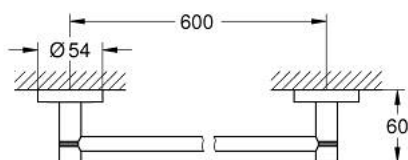

10 225 124 30 ESSENTIALS TOWEL HOLDER

MÔ TẢ SẢN PHẨM

- Colour: matte black
- Vật liệu: Kim loại
- 654 mm (drilling length 600 mm)
- Chốt âm
- suitable for screwing (including screws and dowels) or gluing (glue 40 915 000 sold separately)
- holding force: max. 10 kg
- the specified holding capacity is valid for static (slowly applied) load and intended use only